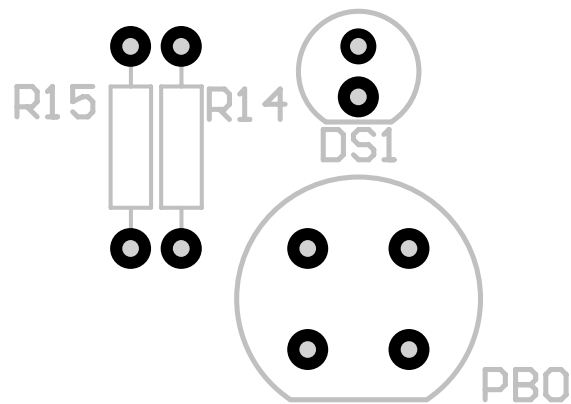

2550 (mil)

JP1

DSP1

3800 (mil)

Title Quad 7-Segment Display			Dept. CSE York University 4700 Keele St. Toronto, Ontario M3J 1P3 Canada
Size: A	Number:	Revision: A	
Date: 1/30/2007	Time: 4:29:49 PM	Sheet 1 of 1	
File: FQ7DS001.SchDoc			