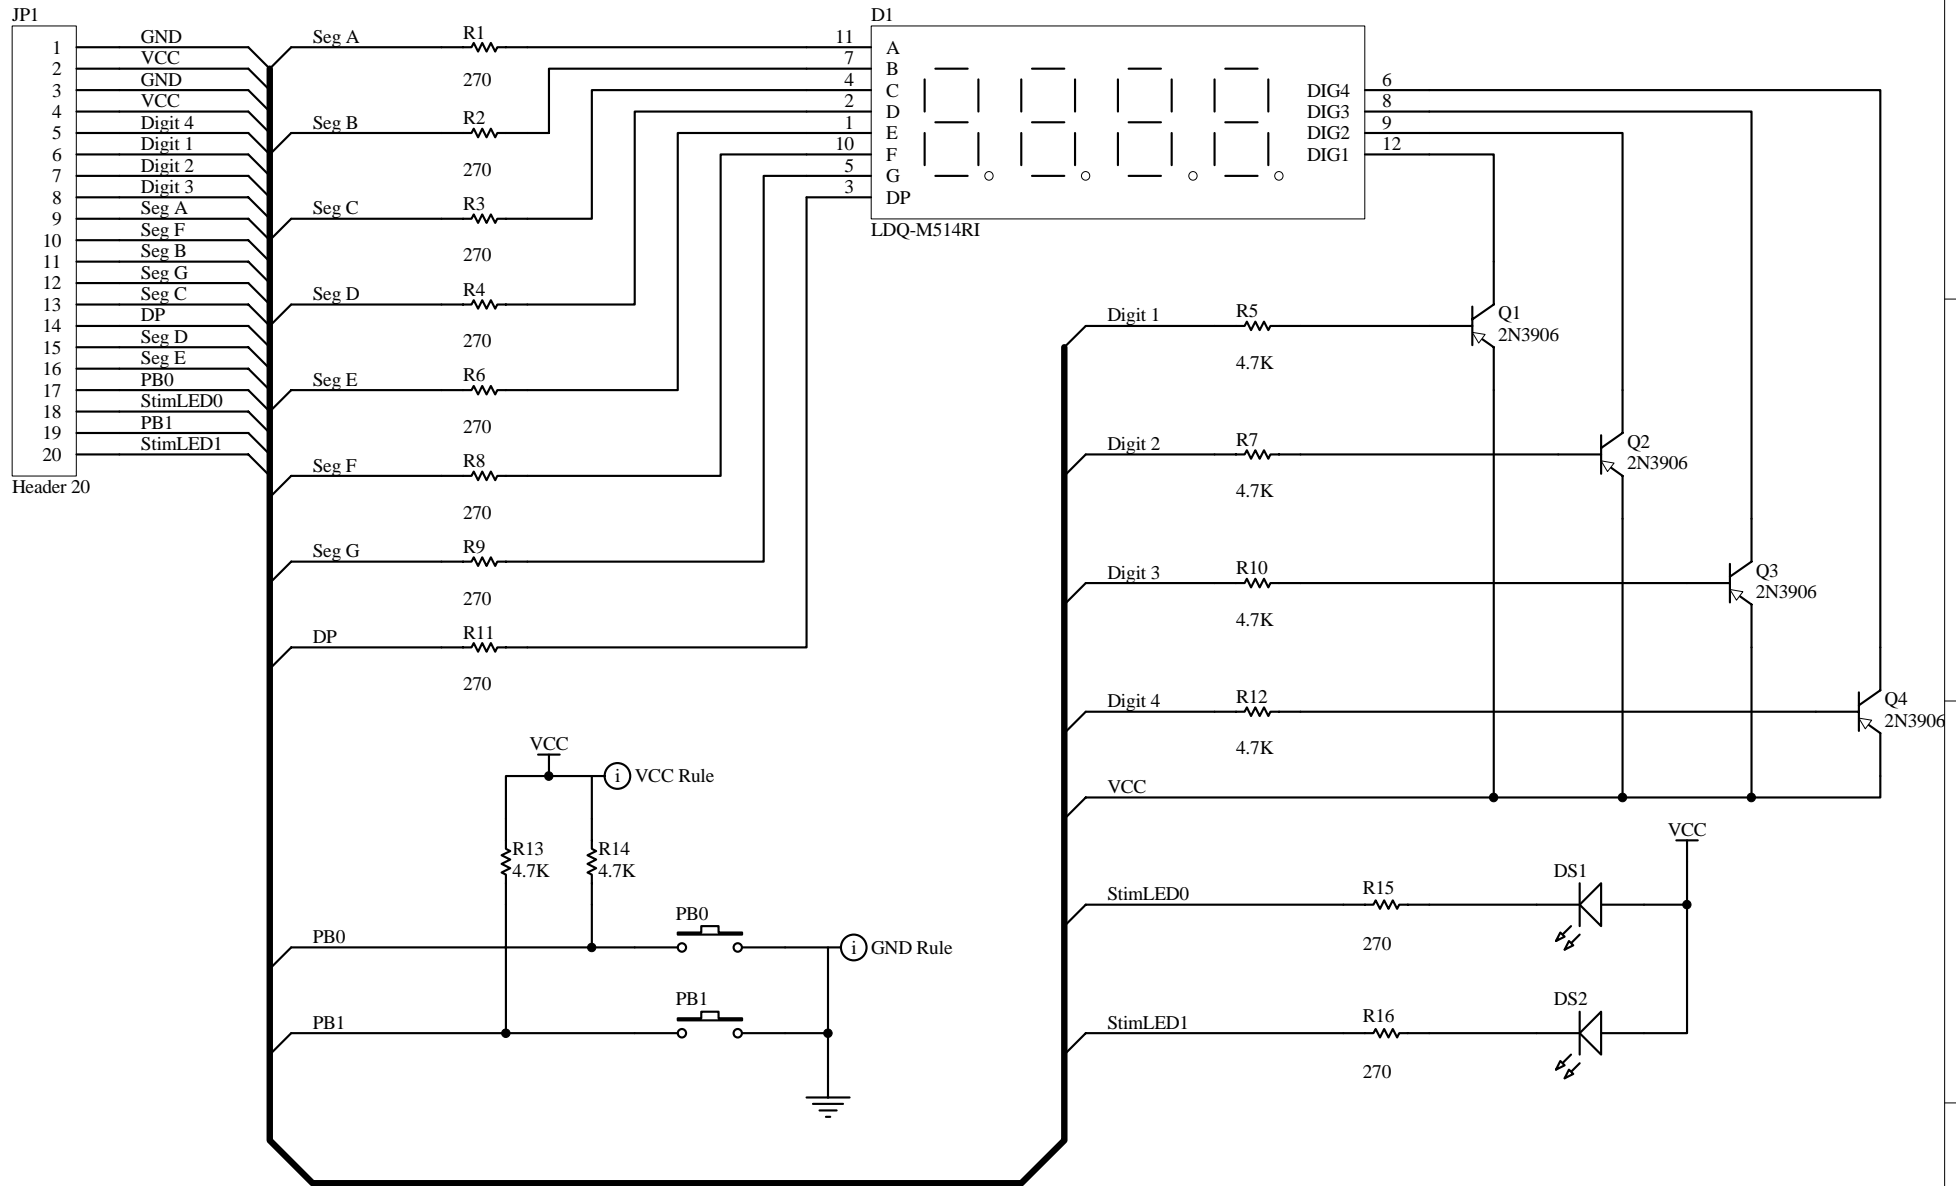

2550 (mil)

JP1

DSP1

3800 (mil)

Title Quad 7-Segment Display			Dept. CSE York University 4700 Keele St. Toronto, Ontario M3J 1P3 Canada
Size: A	Number:	Revision: A	
Date: 1/30/2007	Time: 4:29:49 PM	Sheet 1 of 1	
File: FQ7DS001.SchDoc			