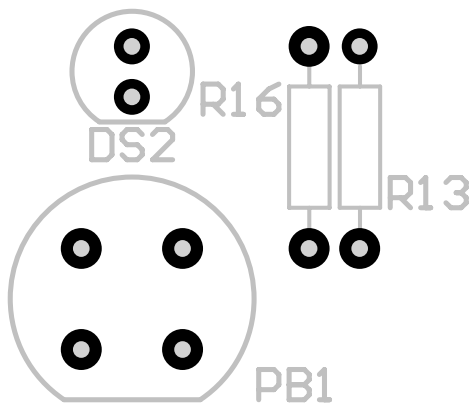

2550 (mil)

JP1

DSP1

3800 (mil)

Title Quad 7-Segment Display			Dept. CSE York University 4700 Keele St. Toronto, Ontario M3J 1P3 Canada
Size: A	Number:	Revision: A	
Date: 1/30/2007	Time: 4:29:49 PM	Sheet 1 of 1	
File: FQ7DS001.SchDoc			